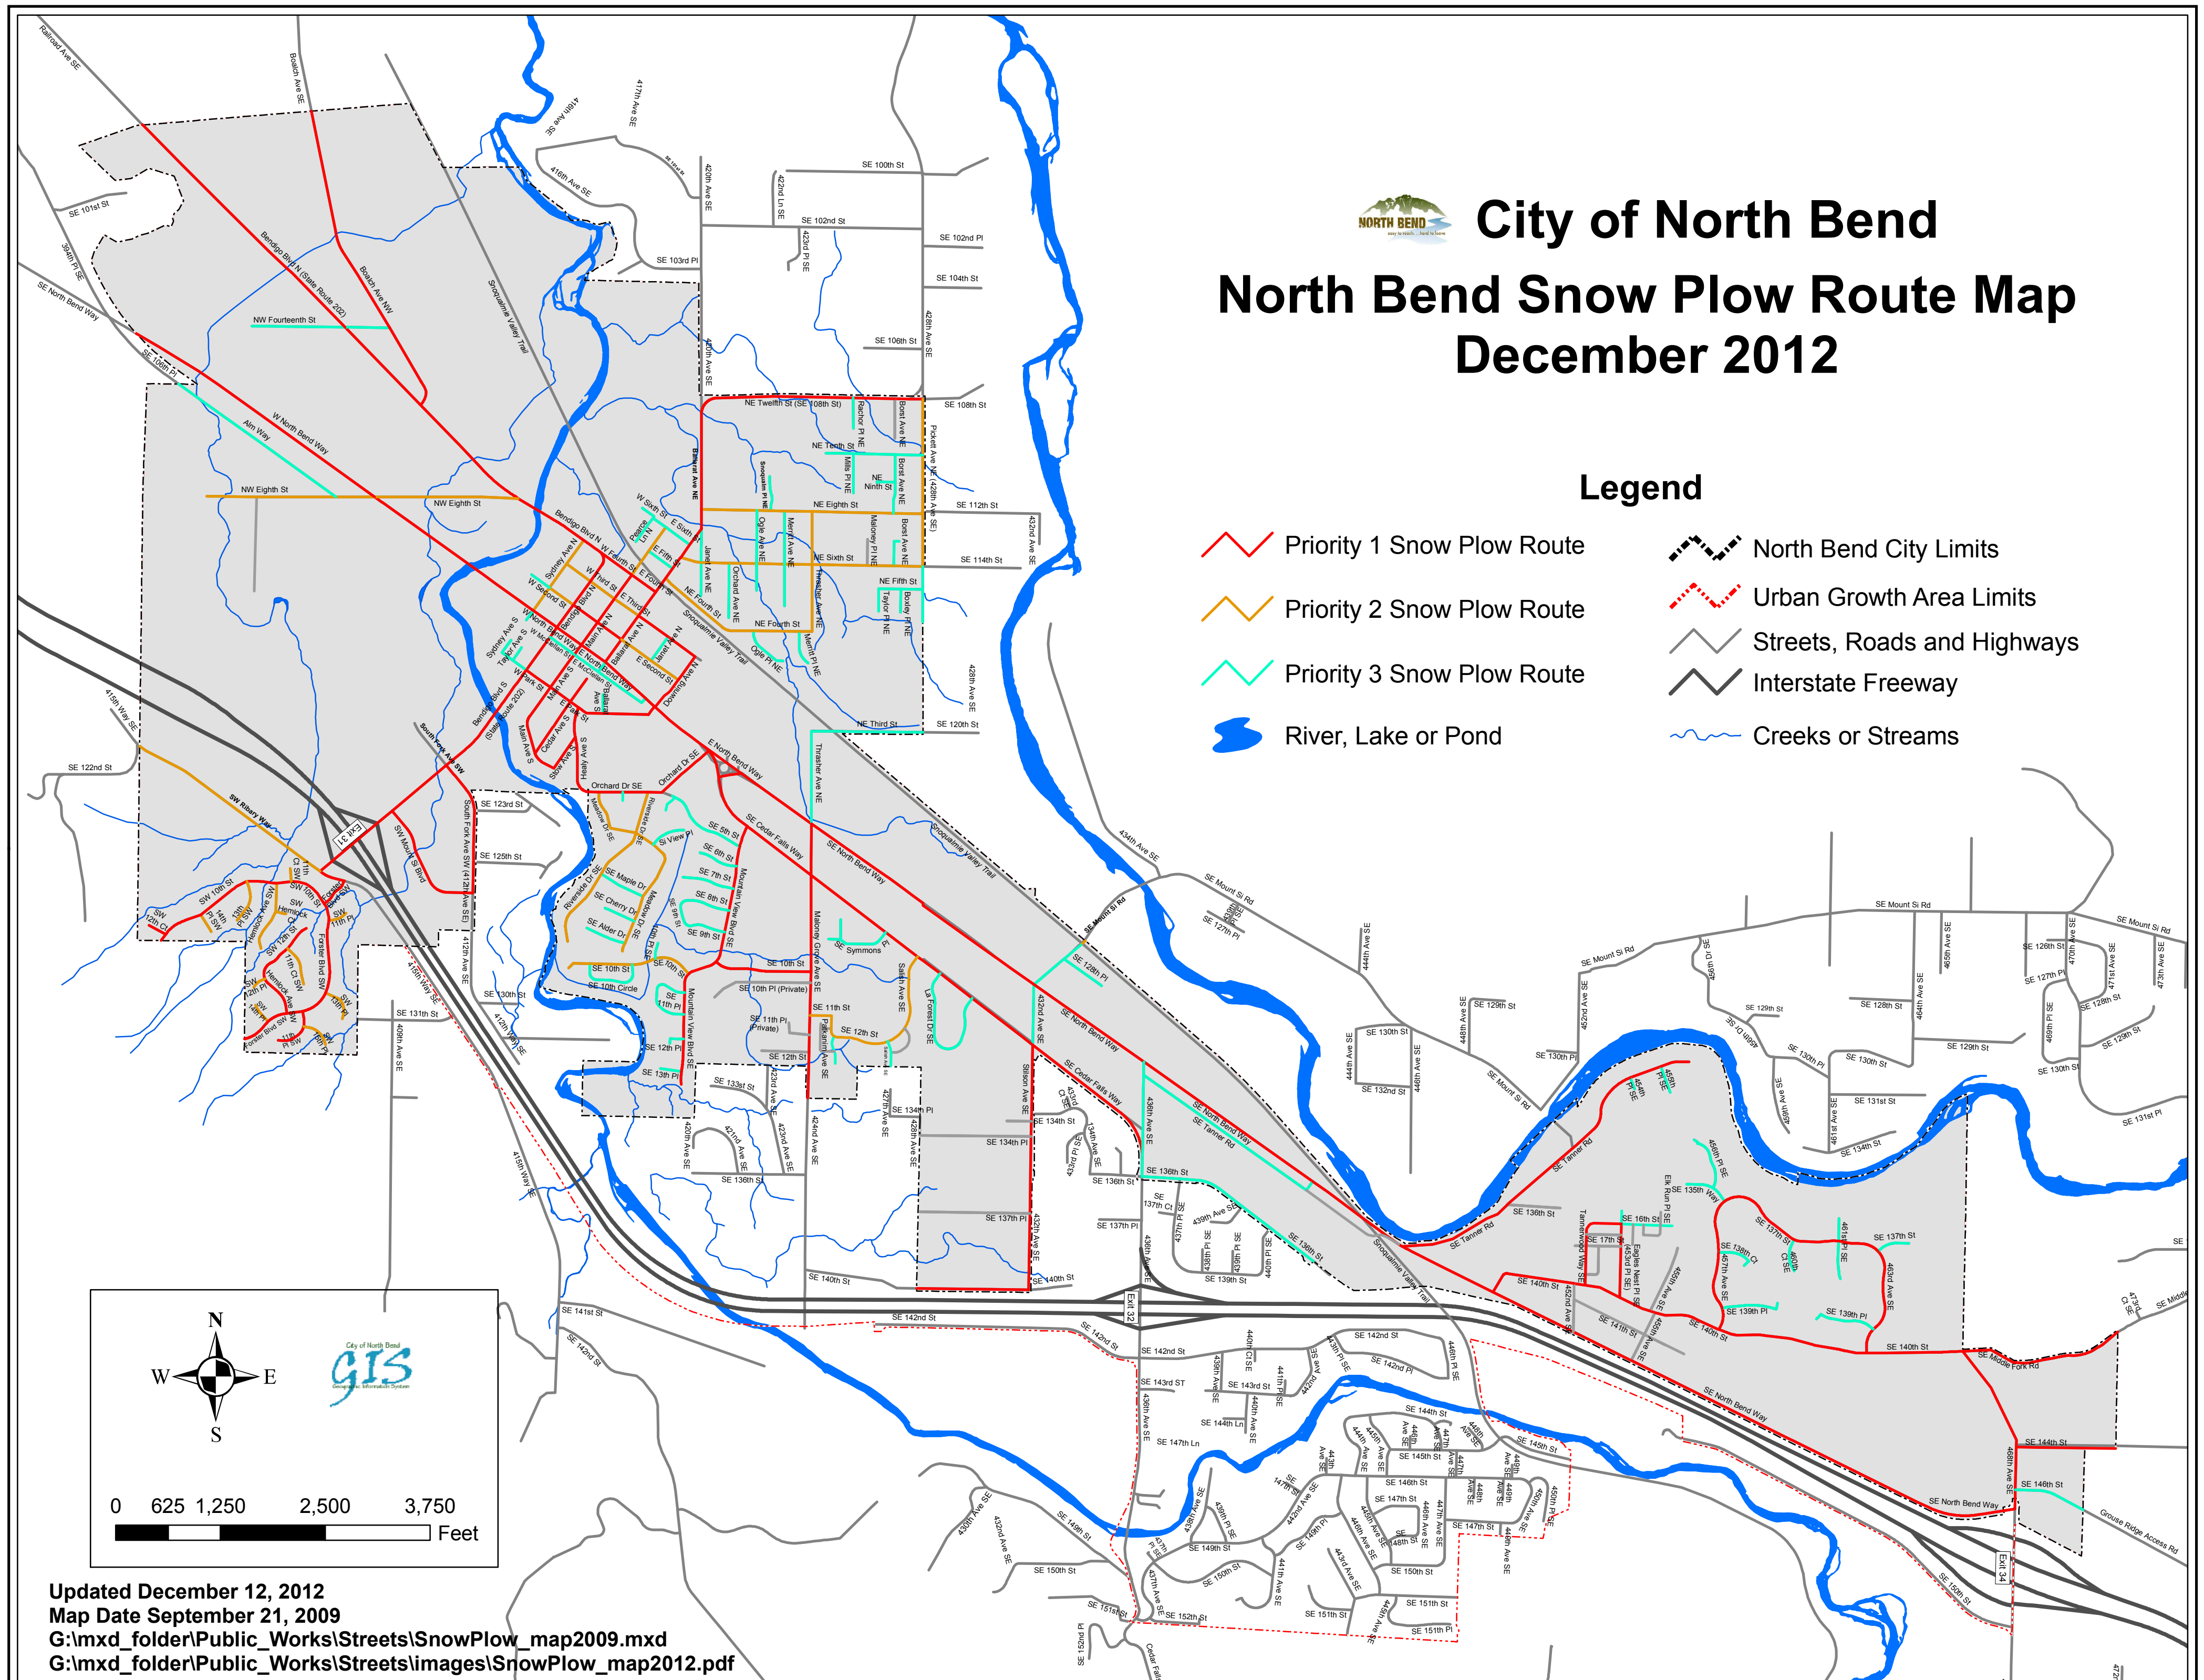

City of North Bend

North Bend Snow Plow Route Map

December 2012

Legend

- Priority 1 Snow Plow Route
- Priority 2 Snow Plow Route
- Priority 3 Snow Plow Route
- River, Lake or Pond
- North Bend City Limits
- Urban Growth Area Limits
- Streets, Roads and Highways
- Interstate Freeway
- Creeks or Streams

Updated December 12, 2012
 Map Date September 21, 2009
 G:\mxd_folder\Public_Works\Streets\SnowPlow_map2009.mxd
 G:\mxd_folder\Public_Works\Streets\images\SnowPlow_map2012.pdf