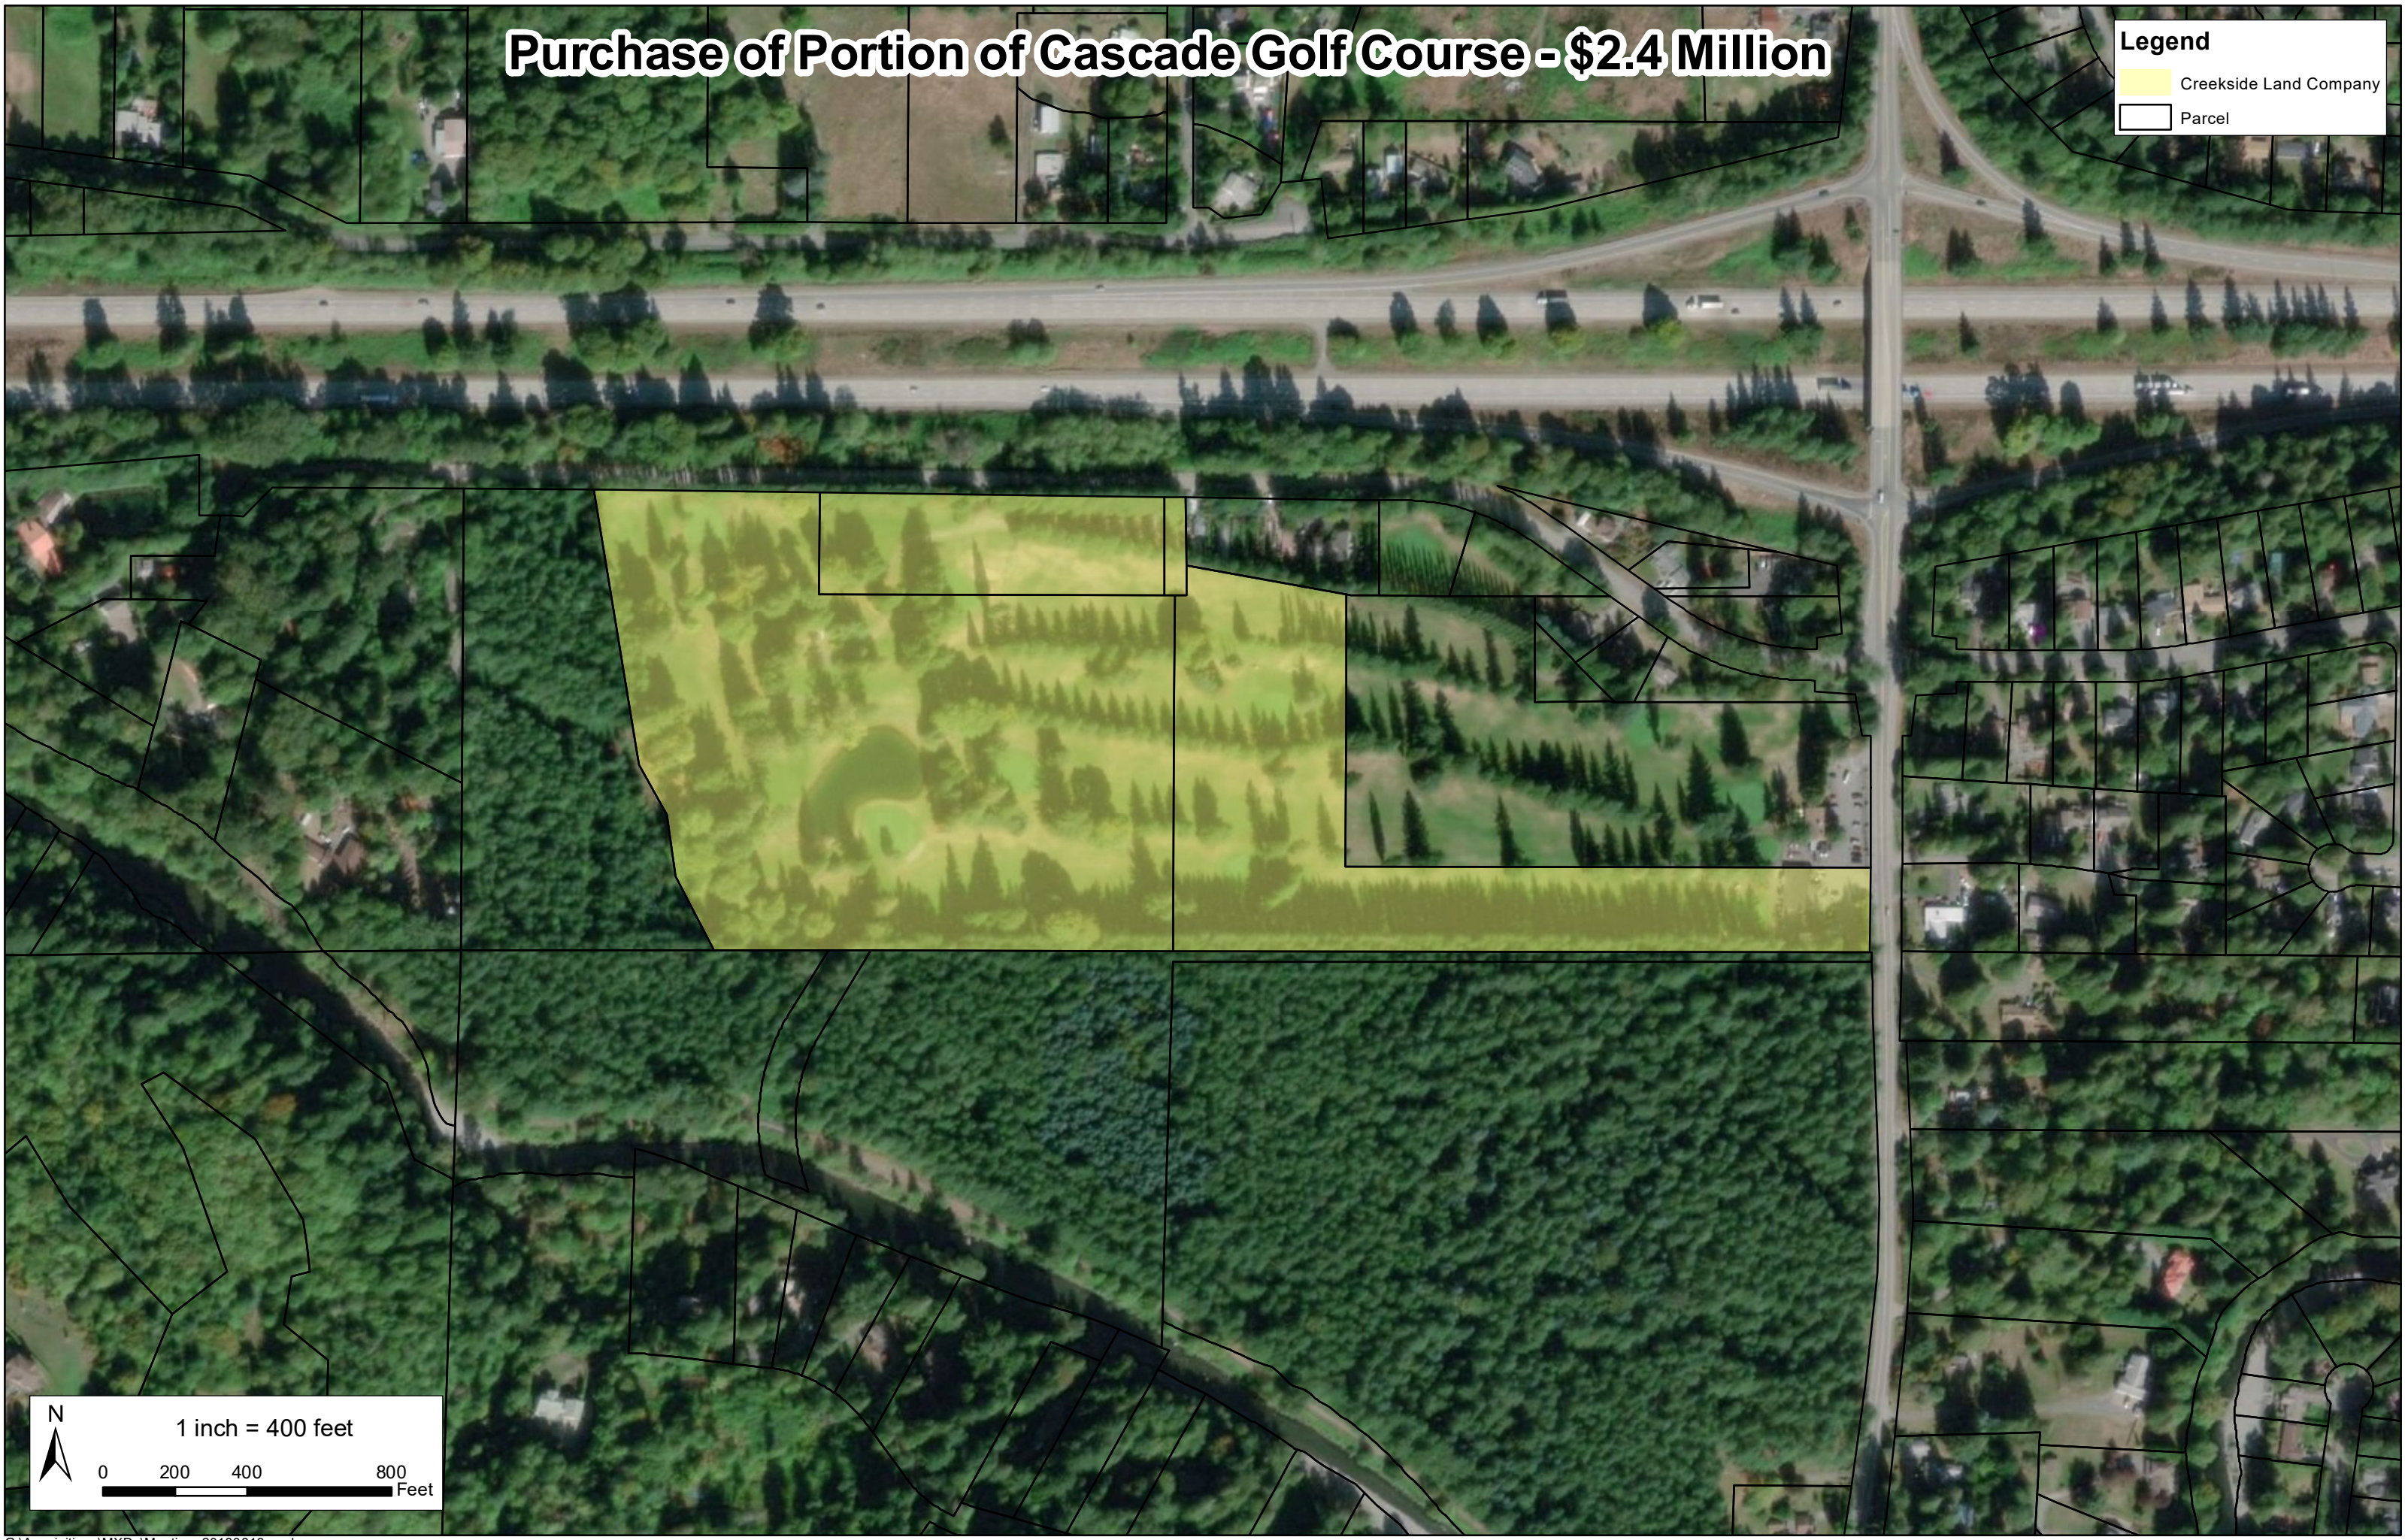

Purchase of Portion of Cascade Golf Course - \$2.4 Million

Legend

-  Creekside Land Company
-  Parcel

N

1 inch = 400 feet

0 200 400 800 Feet